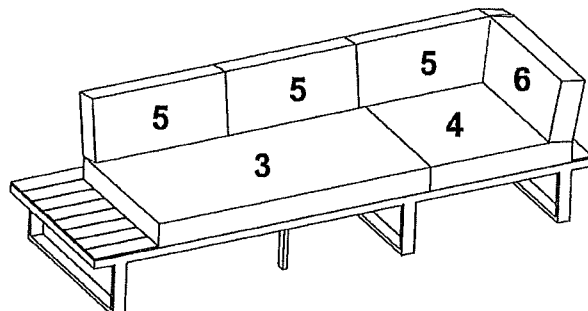

Right Arm

10 MIN

ASSEMBLY INSTRUCTION

M10 SKU# 320908

①		X1
②		X2
③		X2
④		X1
⑤		X2
A		X4
B		X8
C		X12
D		X8
E		X1
F		X1

Left Arm

10 MIN

ASSEMBLY INSTRUCTION

M10 SKU# 320908

①		X1
②		X4
③		X1
④		X1
⑤		X3
⑥		X1
A		M8X45 X8
B		M8X30 X8
C		X16
D		X8
E		X1
F		X1

10 MIN

CONNECTOR INSTRUCTION

M10 SKU# 320908

- | | | | |
|---|---|-----------|----|
| ① |  | M8X30 | X4 |
| ② |  | | X4 |
| ③ |  | CONNECTOR | X2 |
| ④ |  | | X1 |