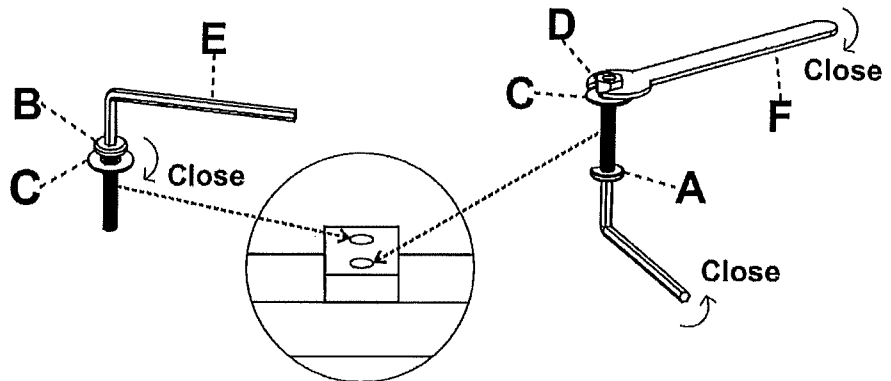

Right Arm

10 MIN

ASSEMBLY INSTRUCTION

M10 SKU# 320908

①		X1
②		X2
③		X2
④		X1
⑤		X2
A		X4
B		X8
C		X12
D		X8
E		X1
F		X1

Left Arm

10 MIN

ASSEMBLY INSTRUCTION

M10 SKU# 320908

①		X1
②		X4
③		X1
④		X1
⑤		X3
⑥		X1
A		M8X45 X8
B		M8X30 X8
C		X16
D		X8
E		X1
F		X1

10 MIN

CONNECTOR INSTRUCTION

M10 SKU# 320908

- | | | | |
|---|---|-----------|----|
| ① |  | M8X30 | X4 |
| ② |  | | X4 |
| ③ |  | CONNECTOR | X2 |
| ④ |  | | X1 |