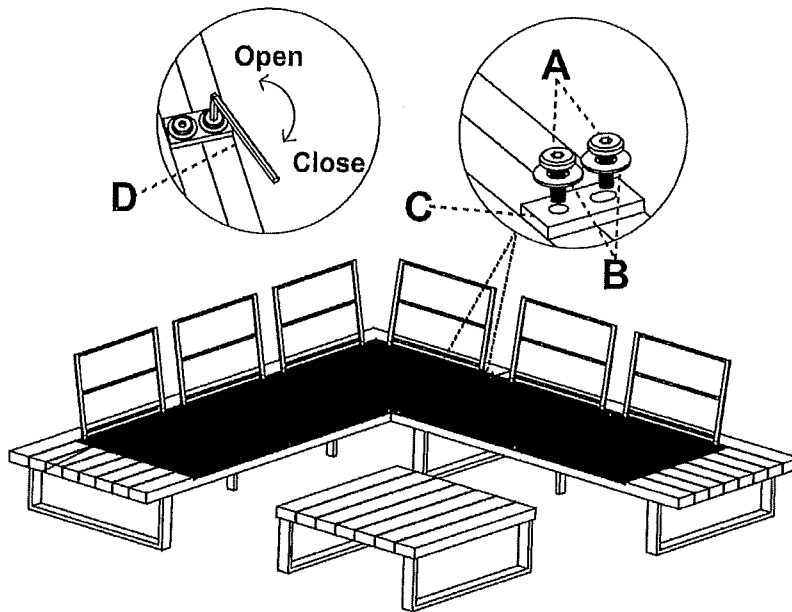

M10 SKU# 320908

①		X1
②		X4
③		X1
④		X1
⑤		X3
⑥		X1
A		M8X45 X8
B		M8X30 X8
C		X16
D		X8
E		X1
F		X1

10 MIN

CONNECTOR INSTRUCTION

M10 SKU# 320908

- | | | | |
|---|---|-----------|----|
| ① |  | M8X30 | X4 |
| ② |  | | X4 |
| ③ |  | CONNECTOR | X2 |
| ④ |  | | X1 |