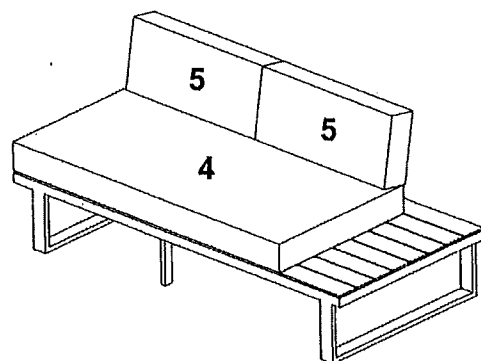

Right Arm

10 MIN

ASSEMBLY INSTRUCTION

M10 SKU# 320908

①		X1
②		X2
③		X2
④		X1
⑤		X2
A		X4
B		X8
C		X12
D		X8
E		X1
F		X1

Left Arm

10 MIN

ASSEMBLY INSTRUCTION

M10 SKU# 320908

①		X1
②		X4
③		X1
④		X1
⑤		X3
⑥		X1
A		M8X45 X8
B		M8X30 X8
C		X16
D		X8
E		X1
F		X1

10 MIN

CONNECTOR INSTRUCTION

M10 SKU# 320908

- | | | | |
|---|---|-----------|----|
| ① |  | M8X30 | X4 |
| ② |  | | X4 |
| ③ |  | CONNECTOR | X2 |
| ④ |  | | X1 |