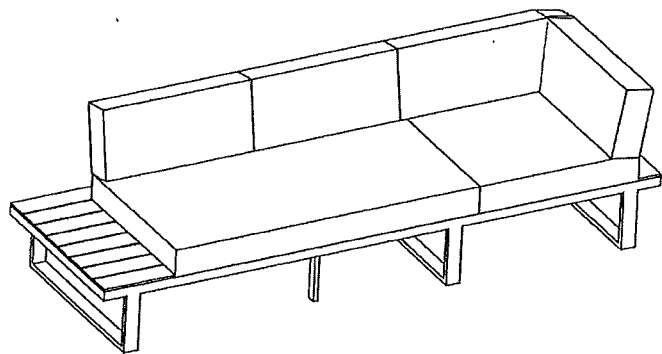

Right Arm

10 MIN

ASSEMBLY INSTRUCTION

M10 SKU# 320908

①		X1
②		X2
③		X2
④		X1
⑤		X2
A		X4
B		X8
C		X12
D		X8
E		X1
F		X1

Left Arm

10 MIN

ASSEMBLY INSTRUCTION

M10 SKU# 320908

①		X1
②		X4
③		X1
④		X1
⑤		X3
⑥		X1
A		M8X45 X8
B		M8X30 X8
C		X16
D		X8
E		X1
F		X1

10 MIN

CONNECTOR INSTRUCTION

M10 SKU# 320908

- | | | | |
|---|---|-----------|----|
| ① |  | M8X30 | X4 |
| ② |  | | X4 |
| ③ |  | CONNECTOR | X2 |
| ④ |  | | X1 |