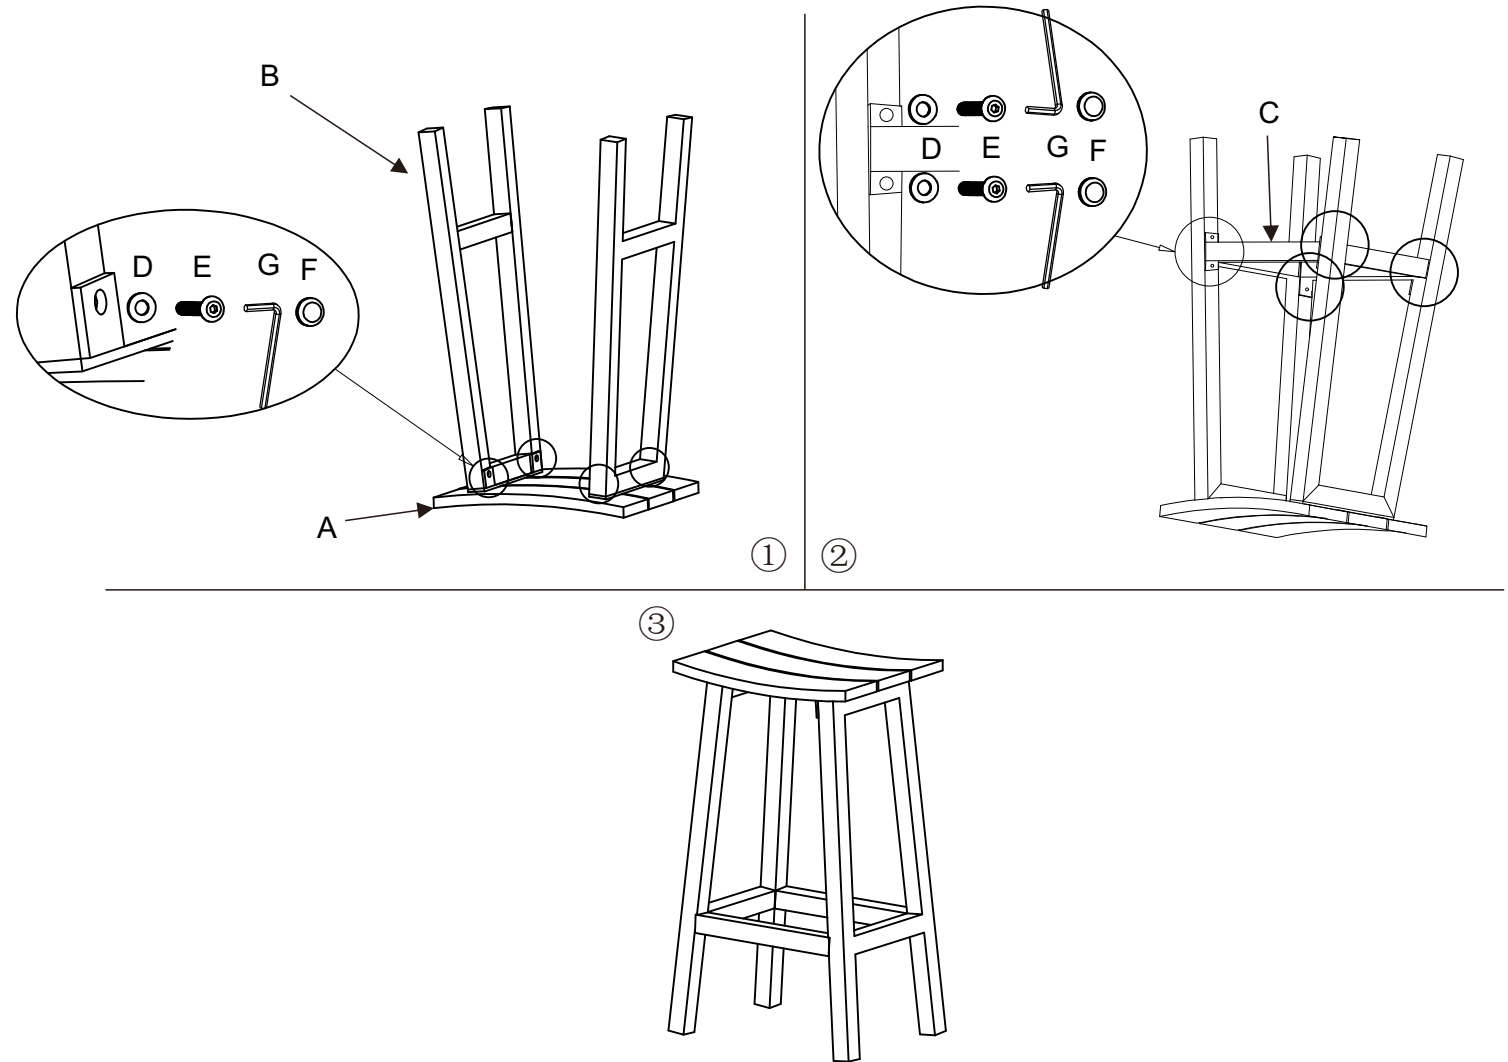

nouveau®

ASSEMBLY INSTRUCTIONS

CLINT BAR STOOL

Part List

NO.	Pictrue	Name	Qty
A		Table Rim	1
B		Table Leg	2
C		Connect Tube	2
D		Washer	12
E		Bolt M6x15	12
F		Bolt Cover	12
G		Wrench	1

SKU:319555