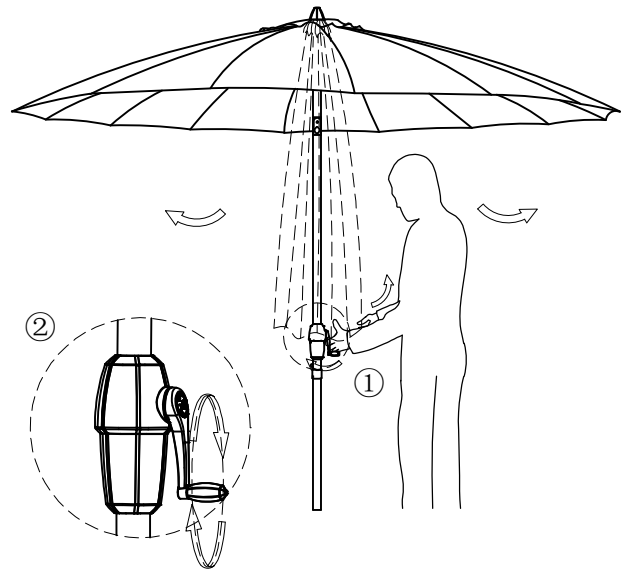

Umbrella Parasol Alu Nature

SKU 304377

01:

02:

03:

04: