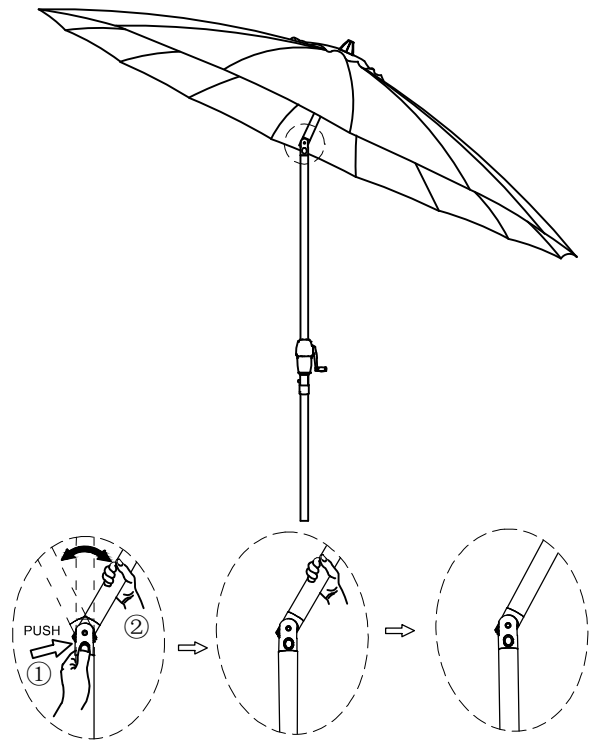

Umbrella Parasol Alu Nature

SKU 304377

01:

02:

03:

04: