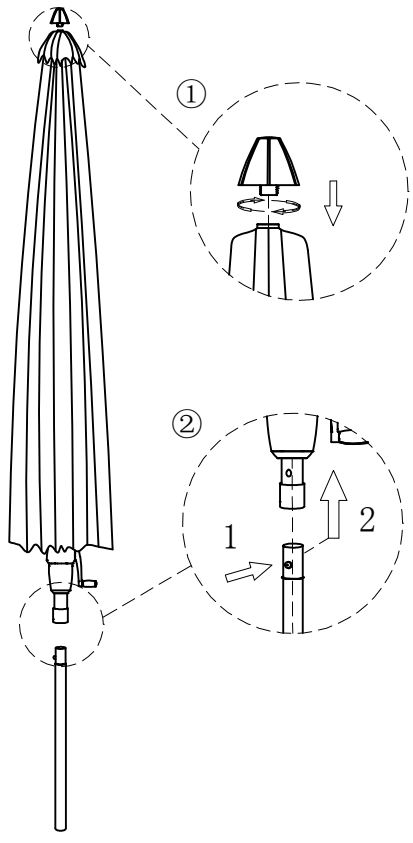

Umbrella Parasol Alu Nature

SKU 304377

01:

02:

03:

04: