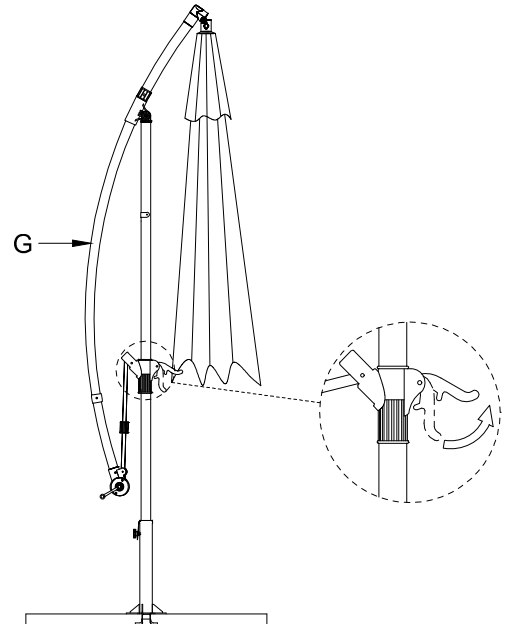

Umbrella Cantilever 3M Black
SKU 304376

A	1	 <p>(900X89X47mm)</p>	G	1	
B	1	 <p>(900X89X47mm)</p>	H	1	 <p>(M6)</p>
C	1	 <p>(Φ54X1.15X670mm)</p>			
D	4	 <p>(M8X20mm)</p>			
E	4	 <p>(Φ16XΦ8x1.0mm)</p>			
F	1				

01:

02:

03:

04:

05:

06:

07:

08:

09:

10:

11:

12:

13:

14: