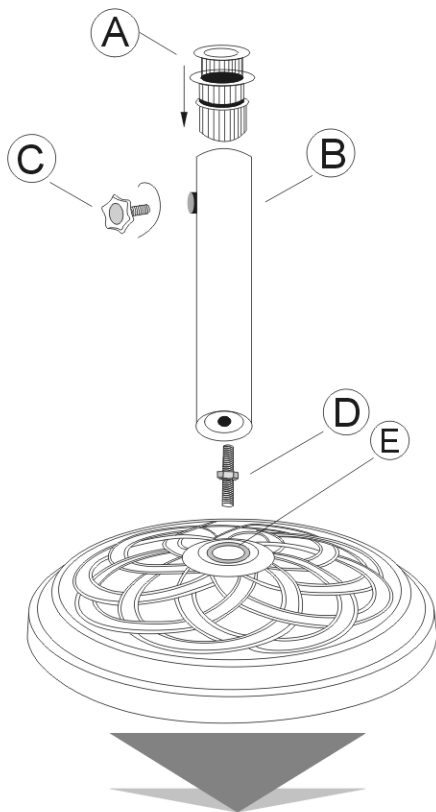

UMBRELLA STAND ASSEMBLY INSTRUCTIONS

I
12KG