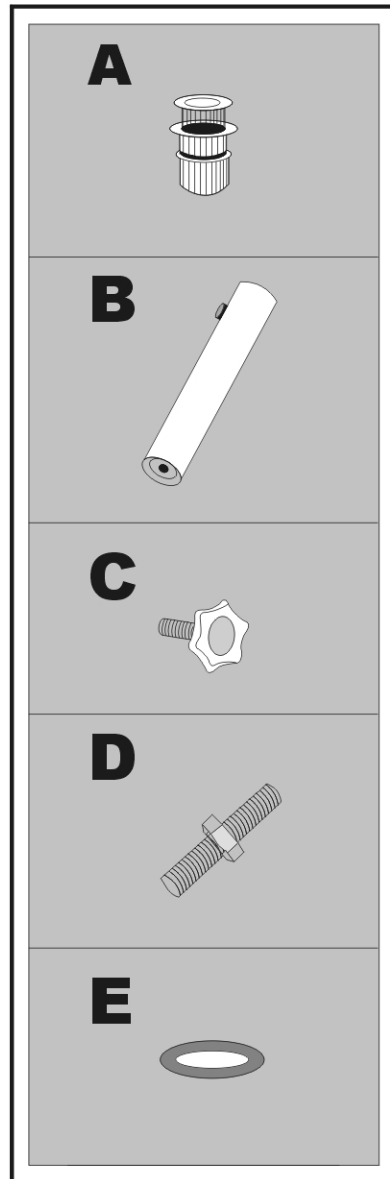

UMBRELLA STAND ASSEMBLY INSTRUCTIONS

I
12KG