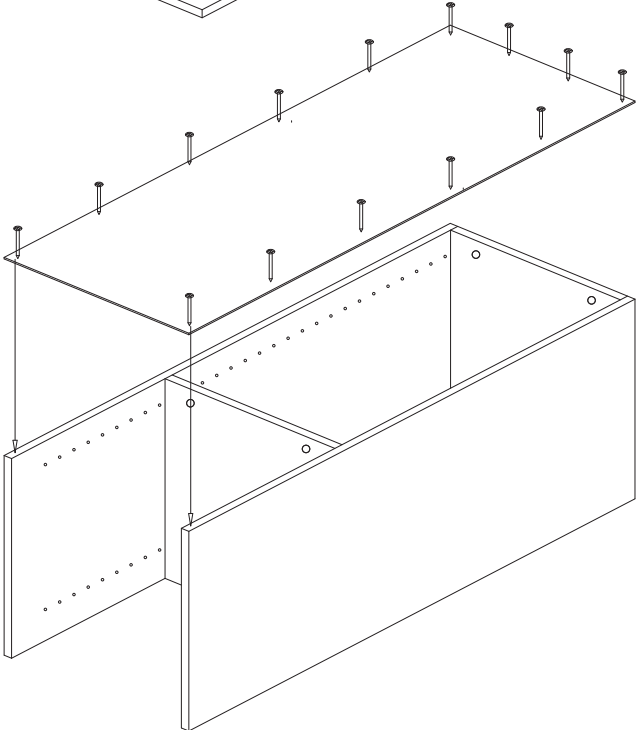

TOWER WARDROBE ORGANISER INSTRUCTIONS

TO SUIT T40W, T40H, T60W, T60H TOWERS

PANEL COMPONENT IDENTIFICATION

TOP SIDE PANEL - 2PCS

BOTTOM SIDE PANEL - 2PCS

LOCKING SHELF - 4PCS

ADJUSTABLE SHELF - 2PCS

BACKING BOARD - 2PCS

HANGING RAIL BRACKET
4 PCS

HANGING RAIL
2 PCS

TOP SECTION OF TOWER

IMPORTANT:
Before fixing camlock pins
into the side panels, ensure to
decide where you require the
shelf locations.

BOTTOM SECTION OF TOWER

IMPORTANT:
Before fixing camlock pins
into the side panels, ensure to
decide where you require the
shelf locations.

JOINING THE TOP AND BOTTOM SECTIONS OF TOWER

SUGGESTION:
For hanging rail positioning, we suggest you mount the bracket 50mm down from the top and 250mm out from the rear of the cabinets. This allows your clothes to hang in the best position.