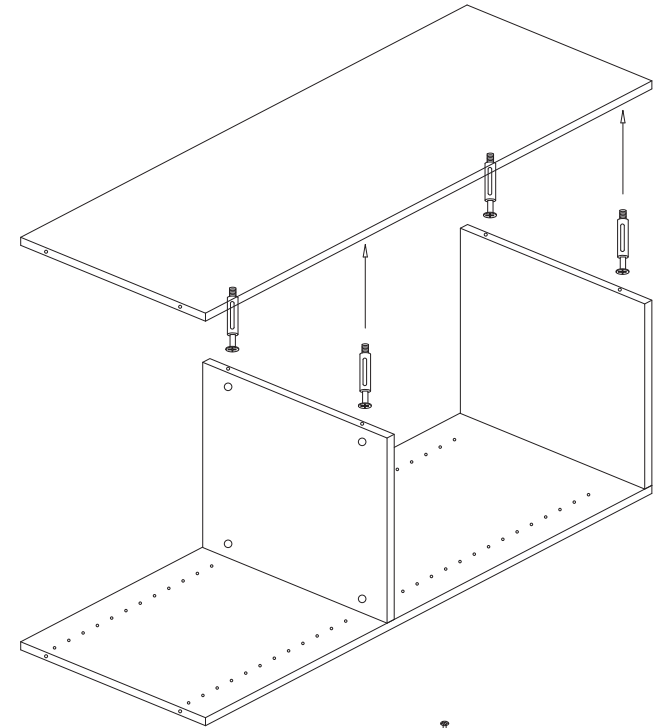

TOWER WARDROBE ORGANISER INSTRUCTIONS

TO SUIT T40W, T40H, T60W, T60H TOWERS

PANEL COMPONENT IDENTIFICATION

TOP SIDE PANEL - 2PCS

BOTTOM SIDE PANEL - 2PCS

LOCKING SHELF - 4PCS

ADJUSTABLE SHELF - 2PCS

BACKING BOARD - 2PCS

HANGING RAIL BRACKET
4 PCS

HANGING RAIL
2 PCS

TOP SECTION OF TOWER

IMPORTANT:
Before fixing camlock pins
into the side panels, ensure to
decide where you require the
shelf locations.

BOTTOM SECTION OF TOWER

IMPORTANT:
Before fixing camlock pins
into the side panels, ensure to
decide where you require the
shelf locations.

JOINING THE TOP AND BOTTOM SECTIONS OF TOWER

SUGGESTION:
For hanging rail positioning, we suggest you mount the bracket 50mm down from the top and 250mm out from the rear of the cabinets. This allows your clothes to hang in the best position.