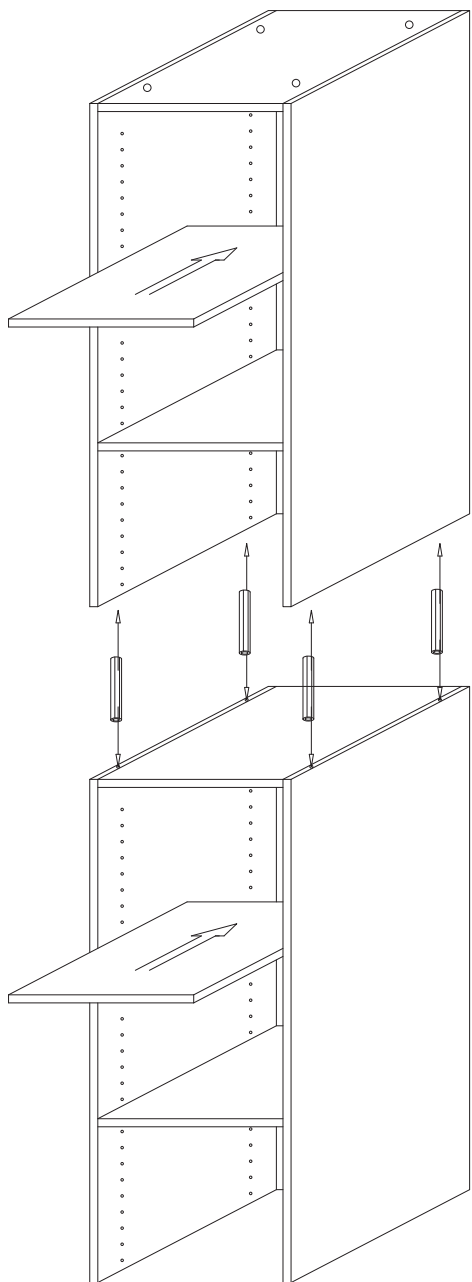

TOWER WARDROBE ORGANISER INSTRUCTIONS

TO SUIT T40W, T40H, T60W, T60H TOWERS

PANEL COMPONENT IDENTIFICATION

TOP SIDE PANEL - 2PCS

BOTTOM SIDE PANEL - 2PCS

LOCKING SHELF - 4PCS

ADJUSTABLE SHELF - 2PCS

BACKING BOARD - 2PCS

FREE HELPLINE - PHONE 0800 426 100

TOWER FITTINGS IDENTIFICATION

CAMLOCK & PIN
16 SETS

SHELF SUPPORTS
8 PCS

WOODEN DOWELS
4 PCS

L BRACKET CABINET SCREWS
(M3.5*12MM) - 4 PCS

L BRACKET WALL SCREWS
(M3.5*35MM) - 4 PCS

HANGING RAIL BRACKET
4 PCS

HANGING RAIL
2 PCS

TOP SECTION OF TOWER

IMPORTANT:
Before fixing camlock pins
into the side panels, ensure to
decide where you require the
shelf locations.

BOTTOM SECTION OF TOWER

IMPORTANT:
Before fixing camlock pins
into the side panels, ensure to
decide where you require the
shelf locations.

JOINING THE TOP AND BOTTOM SECTIONS OF TOWER

SUGGESTION:
For hanging rail positioning, we suggest you mount the bracket 50mm down from the top and 250mm out from the rear of the cabinets. This allows your clothes to hang in the best position.