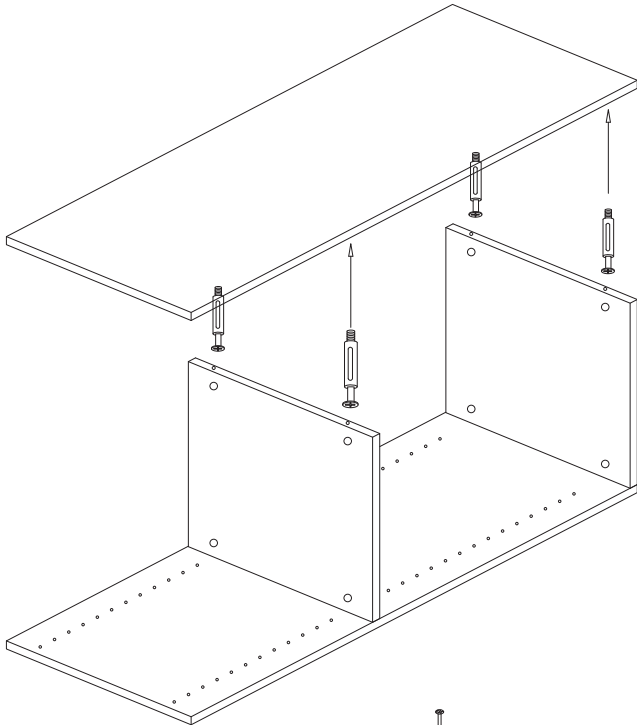

TOWER WARDROBE ORGANISER INSTRUCTIONS

TO SUIT T40W, T40H, T60W, T60H TOWERS

PANEL COMPONENT IDENTIFICATION

TOP SIDE PANEL - 2PCS

BOTTOM SIDE PANEL - 2PCS

LOCKING SHELF - 4PCS

ADJUSTABLE SHELF - 2PCS

BACKING BOARD - 2PCS

HANGING RAIL BRACKET
4 PCS

HANGING RAIL
2 PCS

TOP SECTION OF TOWER

IMPORTANT:
Before fixing camlock pins
into the side panels, ensure to
decide where you require the
shelf locations.

BOTTOM SECTION OF TOWER

IMPORTANT:
Before fixing camlock pins
into the side panels, ensure to
decide where you require the
shelf locations.

JOINING THE TOP AND BOTTOM SECTIONS OF TOWER

SUGGESTION:
For hanging rail positioning, we suggest you mount the bracket 50mm down from the top and 250mm out from the rear of the cabinets. This allows your clothes to hang in the best position.