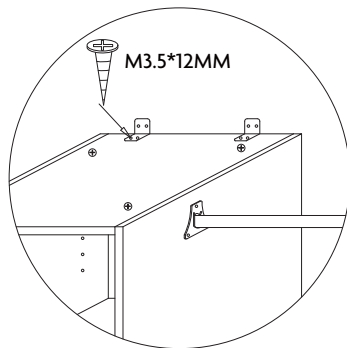

WALL PLUG
4 PCS

L BRACKET
2 PCS

NAILS
40 PCS

SCREW DRIVER
1 PC

HANGING RAIL FITTINGS IDENTIFICATION

SCREW(M3.5*12MM)
6 PCS

SCREW(M3.5*35MM)
6 PCS

WALL PLUG
6 PCS

HANGING RAIL BRACKET
4 PCS

HANGING RAIL
2 PCS

TOP SECTION OF TOWER

IMPORTANT:
Before fixing camlock pins
into the side panels, ensure to
decide where you require the
shelf locations.

BOTTOM SECTION OF TOWER

IMPORTANT:
Before fixing camlock pins
into the side panels, ensure to
decide where you require the
shelf locations.

JOINING THE TOP AND BOTTOM SECTIONS OF TOWER

SUGGESTION:
For hanging rail positioning, we suggest you mount the bracket 50mm down from the top and 250mm out from the rear of the cabinets. This allows your clothes to hang in the best position.