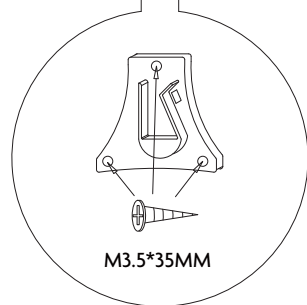

WALL PLUG
4 PCS

L BRACKET
2 PCS

NAILS
40 PCS

SCREW DRIVER
1 PC

HANGING RAIL FITTINGS IDENTIFICATION

SCREW(M3.5*12MM)
6 PCS

SCREW(M3.5*35MM)
6 PCS

WALL PLUG
6 PCS

HANGING RAIL BRACKET
4 PCS

HANGING RAIL
2 PCS

TOP SECTION OF TOWER

IMPORTANT:
Before fixing camlock pins
into the side panels, ensure to
decide where you require the
shelf locations.

BOTTOM SECTION OF TOWER

IMPORTANT:
Before fixing camlock pins
into the side panels, ensure to
decide where you require the
shelf locations.

JOINING THE TOP AND BOTTOM SECTIONS OF TOWER

SUGGESTION:
For hanging rail positioning, we suggest you mount the bracket 50mm down from the top and 250mm out from the rear of the cabinets. This allows your clothes to hang in the best position.