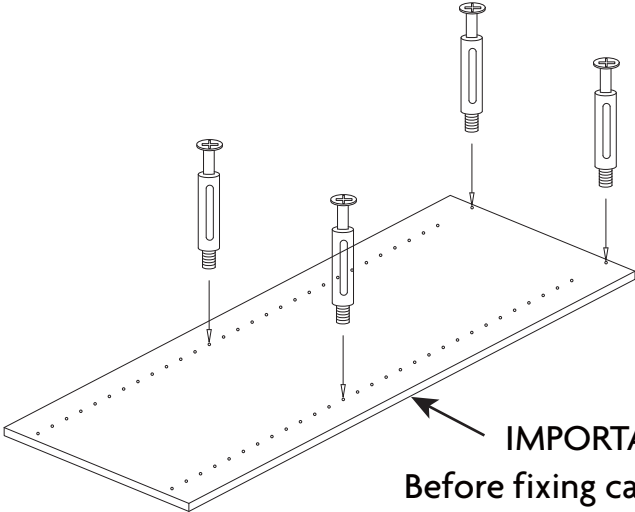

WALL PLUG
4 PCS

L BRACKET
2 PCS

NAILS
40 PCS

SCREW DRIVER
1 PC

HANGING RAIL FITTINGS IDENTIFICATION

SCREW(M3.5*12MM)
6 PCS

SCREW(M3.5*35MM)
6 PCS

WALL PLUG
6 PCS

HANGING RAIL BRACKET
4 PCS

HANGING RAIL
2 PCS

TOP SECTION OF TOWER

IMPORTANT:
Before fixing camlock pins
into the side panels, ensure to
decide where you require the
shelf locations.

BOTTOM SECTION OF TOWER

IMPORTANT:
Before fixing camlock pins
into the side panels, ensure to
decide where you require the
shelf locations.

JOINING THE TOP AND BOTTOM SECTIONS OF TOWER

SUGGESTION:
For hanging rail positioning, we suggest you mount the bracket 50mm down from the top and 250mm out from the rear of the cabinets. This allows your clothes to hang in the best position.