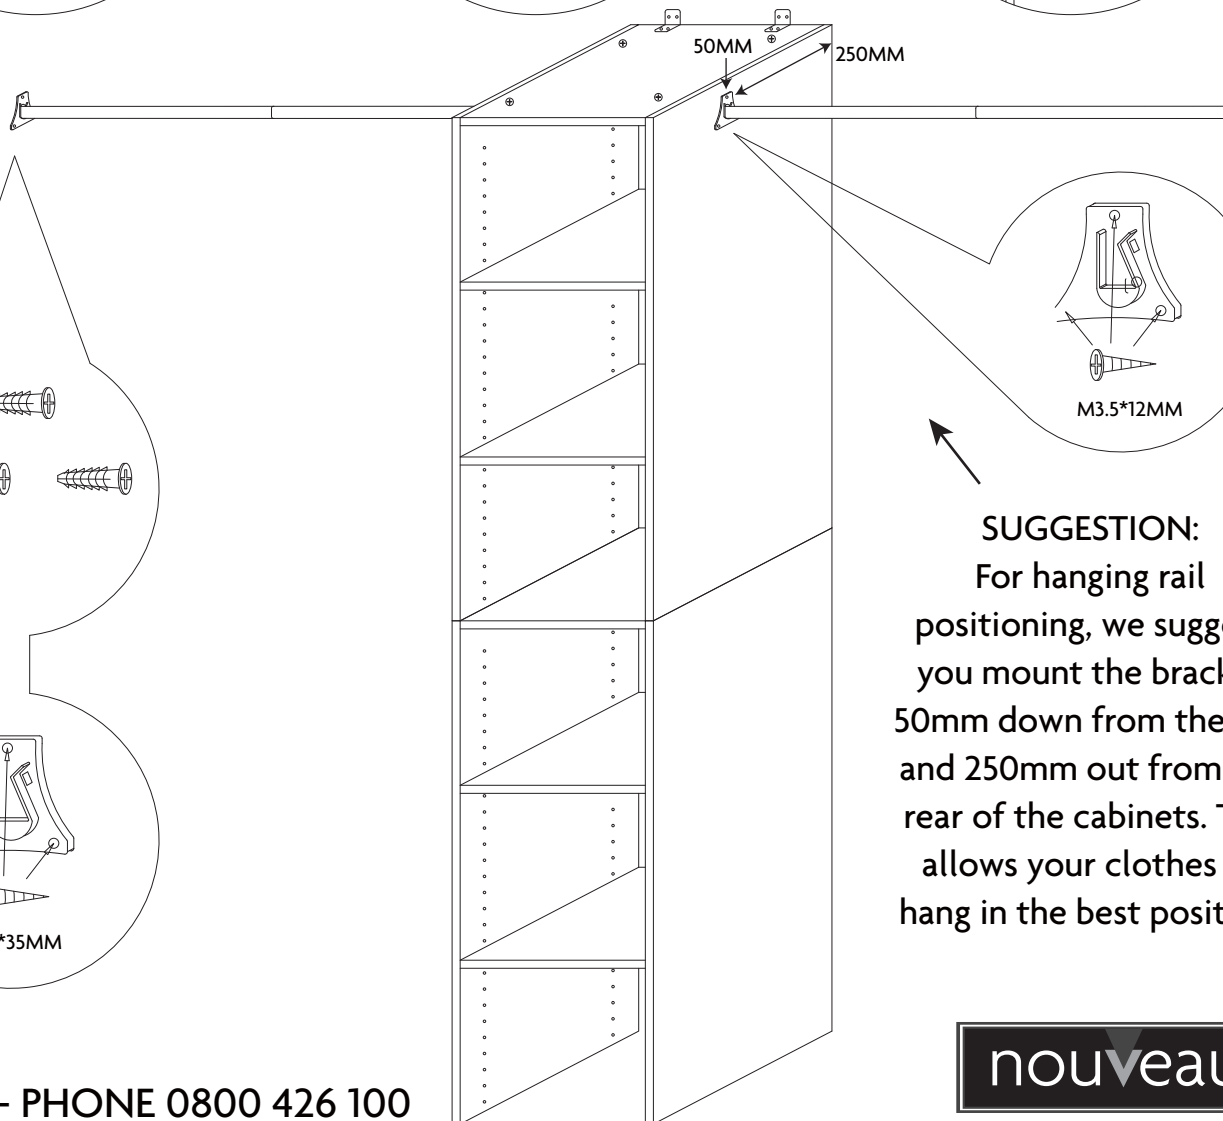

TOWER WARDROBE ORGANISER INSTRUCTIONS

TO SUIT T40W, T40H, T60W, T60H TOWERS

PANEL COMPONENT IDENTIFICATION

TOP SIDE PANEL - 2PCS

BOTTOM SIDE PANEL - 2PCS

LOCKING SHELF - 4PCS

ADJUSTABLE SHELF - 2PCS

BACKING BOARD - 2PCS

HANGING RAIL BRACKET
4 PCS

HANGING RAIL
2 PCS

TOP SECTION OF TOWER

IMPORTANT:
Before fixing camlock pins
into the side panels, ensure to
decide where you require the
shelf locations.

BOTTOM SECTION OF TOWER

IMPORTANT:
Before fixing camlock pins
into the side panels, ensure to
decide where you require the
shelf locations.

JOINING THE TOP AND BOTTOM SECTIONS OF TOWER

SUGGESTION:
For hanging rail positioning, we suggest you mount the bracket 50mm down from the top and 250mm out from the rear of the cabinets. This allows your clothes to hang in the best position.