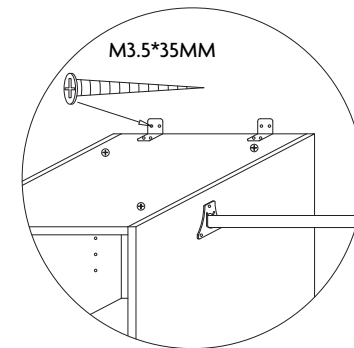

WALL PLUG
4 PCS

L BRACKET
2 PCS

NAILS
40 PCS

SCREW DRIVER
1 PC

HANGING RAIL FITTINGS IDENTIFICATION

SCREW(M3.5*12MM)
6 PCS

SCREW(M3.5*35MM)
6 PCS

WALL PLUG
6 PCS

HANGING RAIL BRACKET
4 PCS

HANGING RAIL
2 PCS

TOP SECTION OF TOWER

IMPORTANT:
Before fixing camlock pins
into the side panels, ensure to
decide where you require the
shelf locations.

BOTTOM SECTION OF TOWER

IMPORTANT:
Before fixing camlock pins
into the side panels, ensure to
decide where you require the
shelf locations.

JOINING THE TOP AND BOTTOM SECTIONS OF TOWER

SUGGESTION:
For hanging rail positioning, we suggest you mount the bracket 50mm down from the top and 250mm out from the rear of the cabinets. This allows your clothes to hang in the best position.