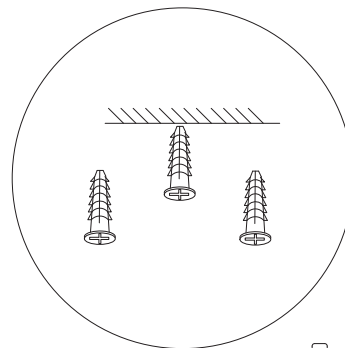

WALL PLUG
4 PCS

L BRACKET
2 PCS

NAILS
40 PCS

SCREW DRIVER
1 PC

HANGING RAIL FITTINGS IDENTIFICATION

SCREW(M3.5*12MM)
6 PCS

SCREW(M3.5*35MM)
6 PCS

WALL PLUG
6 PCS

HANGING RAIL BRACKET
4 PCS

HANGING RAIL
2 PCS

TOP SECTION OF TOWER

IMPORTANT:
Before fixing camlock pins
into the side panels, ensure to
decide where you require the
shelf locations.

BOTTOM SECTION OF TOWER

IMPORTANT:
Before fixing camlock pins
into the side panels, ensure to
decide where you require the
shelf locations.

JOINING THE TOP AND BOTTOM SECTIONS OF TOWER

SUGGESTION:
For hanging rail positioning, we suggest you mount the bracket 50mm down from the top and 250mm out from the rear of the cabinets. This allows your clothes to hang in the best position.