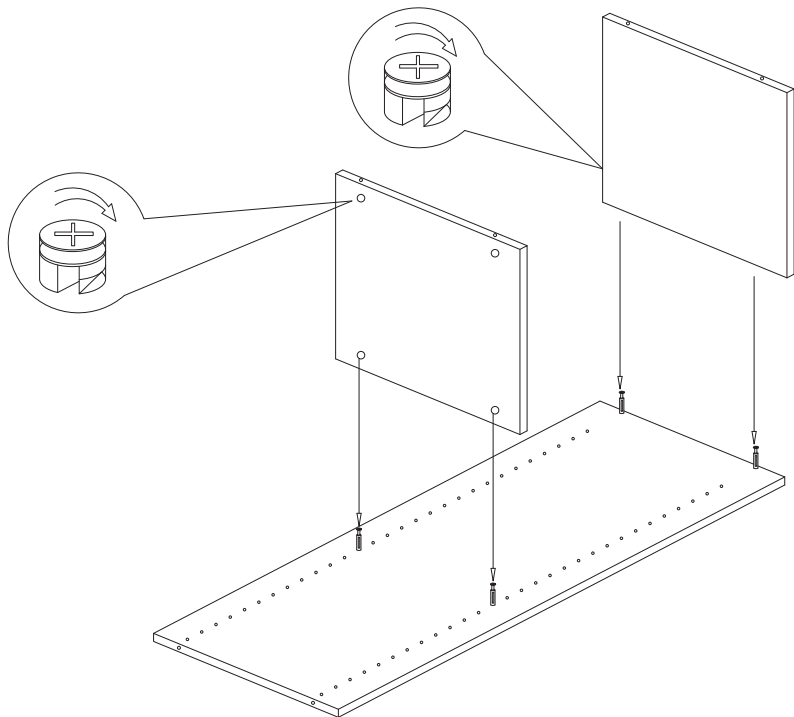

TOWER WARDROBE ORGANISER INSTRUCTIONS

TO SUIT T40W, T40H, T60W, T60H TOWERS

PANEL COMPONENT IDENTIFICATION

TOP SIDE PANEL - 2PCS

BOTTOM SIDE PANEL - 2PCS

LOCKING SHELF - 4PCS

ADJUSTABLE SHELF - 2PCS

BACKING BOARD - 2PCS

HANGING RAIL BRACKET
4 PCS

HANGING RAIL
2 PCS

TOP SECTION OF TOWER

IMPORTANT:
Before fixing camlock pins
into the side panels, ensure to
decide where you require the
shelf locations.

BOTTOM SECTION OF TOWER

IMPORTANT:
Before fixing camlock pins
into the side panels, ensure to
decide where you require the
shelf locations.

JOINING THE TOP AND BOTTOM SECTIONS OF TOWER

SUGGESTION:
For hanging rail positioning, we suggest you mount the bracket 50mm down from the top and 250mm out from the rear of the cabinets. This allows your clothes to hang in the best position.