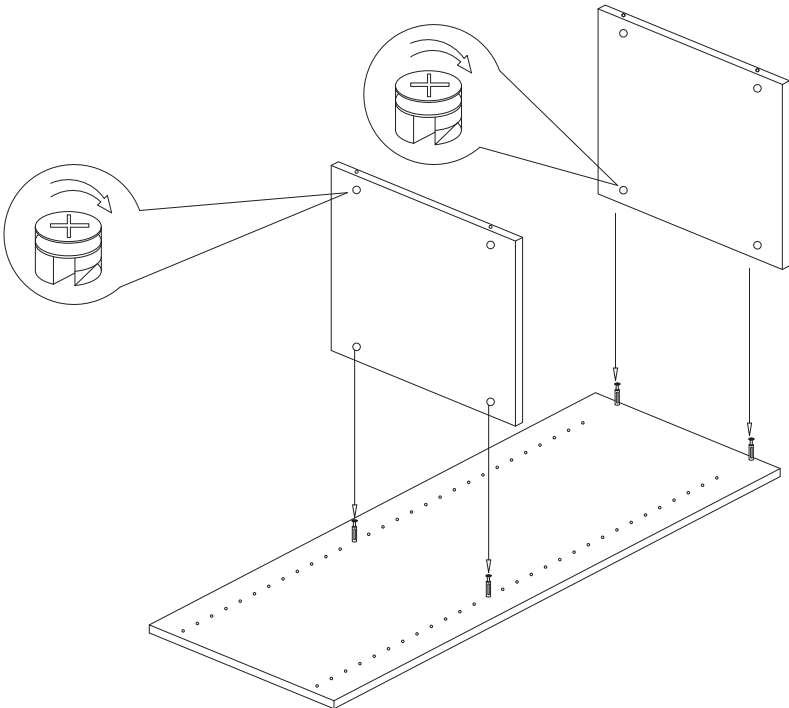

TOWER WARDROBE ORGANISER INSTRUCTIONS

TO SUIT T40W, T40H, T60W, T60H TOWERS

PANEL COMPONENT IDENTIFICATION

TOP SIDE PANEL - 2PCS

BOTTOM SIDE PANEL - 2PCS

LOCKING SHELF - 4PCS

ADJUSTABLE SHELF - 2PCS

BACKING BOARD - 2PCS

HANGING RAIL BRACKET
4 PCS

HANGING RAIL
2 PCS

TOP SECTION OF TOWER

IMPORTANT:
Before fixing camlock pins
into the side panels, ensure to
decide where you require the
shelf locations.

BOTTOM SECTION OF TOWER

IMPORTANT:
Before fixing camlock pins
into the side panels, ensure to
decide where you require the
shelf locations.

JOINING THE TOP AND BOTTOM SECTIONS OF TOWER

SUGGESTION:
For hanging rail positioning, we suggest you mount the bracket 50mm down from the top and 250mm out from the rear of the cabinets. This allows your clothes to hang in the best position.