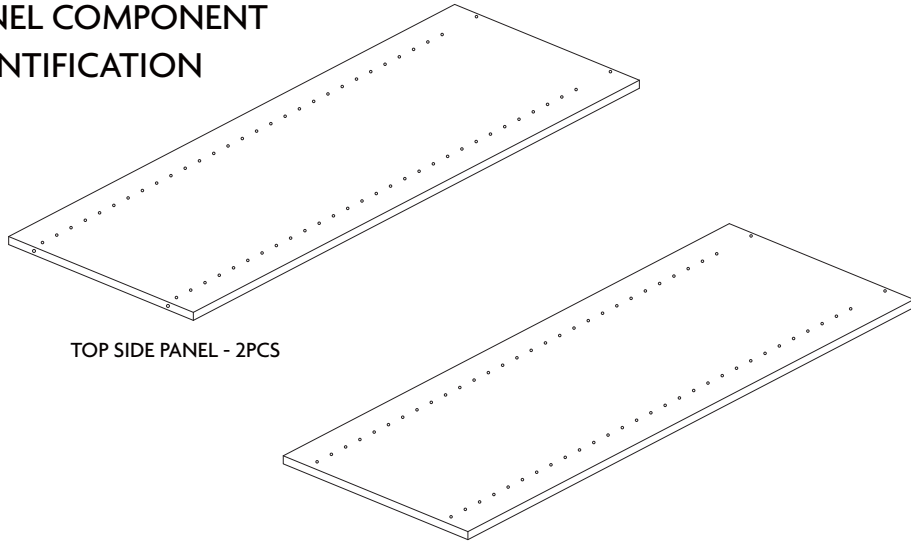

TOWER WARDROBE ORGANISER INSTRUCTIONS

TO SUIT T40W, T40H, T60W, T60H TOWERS

PANEL COMPONENT IDENTIFICATION

TOP SIDE PANEL - 2PCS

BOTTOM SIDE PANEL - 2PCS

LOCKING SHELF - 4PCS

ADJUSTABLE SHELF - 2PCS

BACKING BOARD - 2PCS

FREE HELPLINE - PHONE 0800 426 100

TOWER FITTINGS IDENTIFICATION

CAMLOCK & PIN
16 SETS

SHELF SUPPORTS
8 PCS

WOODEN DOWELS
4 PCS

L BRACKET CABINET SCREWS
(M3.5*12MM) - 4 PCS

L BRACKET WALL SCREWS
(M3.5*35MM) - 4 PCS

HANGING RAIL BRACKET
4 PCS

HANGING RAIL
2 PCS

TOP SECTION OF TOWER

IMPORTANT:
Before fixing camlock pins
into the side panels, ensure to
decide where you require the
shelf locations.

BOTTOM SECTION OF TOWER

IMPORTANT:
Before fixing camlock pins
into the side panels, ensure to
decide where you require the
shelf locations.

JOINING THE TOP AND BOTTOM SECTIONS OF TOWER

SUGGESTION:
For hanging rail positioning, we suggest you mount the bracket 50mm down from the top and 250mm out from the rear of the cabinets. This allows your clothes to hang in the best position.