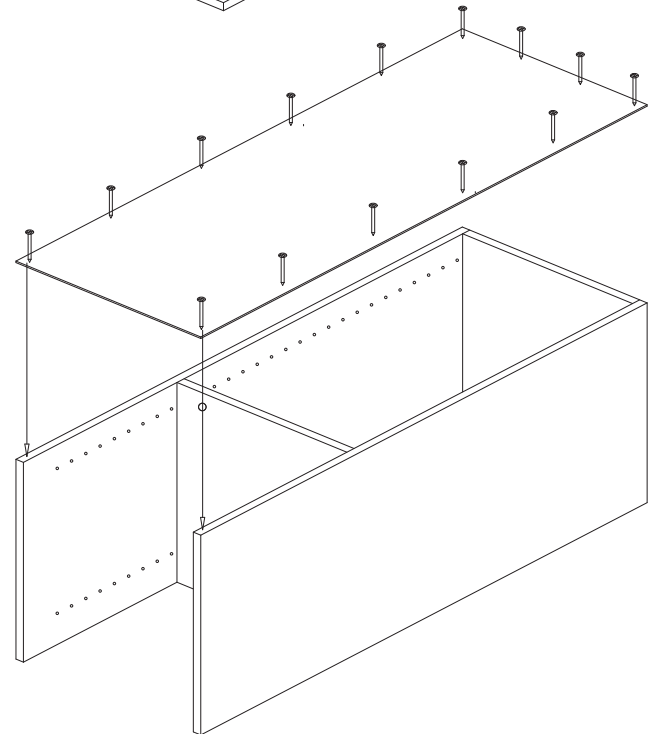

TOWER WARDROBE ORGANISER INSTRUCTIONS

TO SUIT T40W, T40H, T60W, T60H TOWERS

PANEL COMPONENT IDENTIFICATION

TOP SIDE PANEL - 2PCS

BOTTOM SIDE PANEL - 2PCS

LOCKING SHELF - 4PCS

ADJUSTABLE SHELF - 2PCS

BACKING BOARD - 2PCS

HANGING RAIL BRACKET
4 PCS

HANGING RAIL
2 PCS

TOP SECTION OF TOWER

IMPORTANT:
Before fixing camlock pins
into the side panels, ensure to
decide where you require the
shelf locations.

BOTTOM SECTION OF TOWER

IMPORTANT:
Before fixing camlock pins
into the side panels, ensure to
decide where you require the
shelf locations.

JOINING THE TOP AND BOTTOM SECTIONS OF TOWER

SUGGESTION:
For hanging rail positioning, we suggest you mount the bracket 50mm down from the top and 250mm out from the rear of the cabinets. This allows your clothes to hang in the best position.