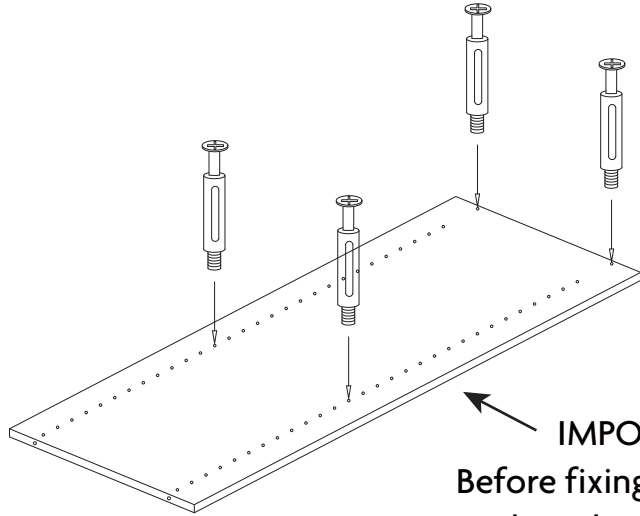

WALL PLUG
4 PCS

L BRACKET
2 PCS

NAILS
40 PCS

SCREW DRIVER
1 PC

HANGING RAIL FITTINGS IDENTIFICATION

SCREW(M3.5*12MM)
6 PCS

SCREW(M3.5*35MM)
6 PCS

WALL PLUG
6 PCS

HANGING RAIL BRACKET
4 PCS

HANGING RAIL
2 PCS

TOP SECTION OF TOWER

IMPORTANT:
Before fixing camlock pins
into the side panels, ensure to
decide where you require the
shelf locations.

BOTTOM SECTION OF TOWER

IMPORTANT:
Before fixing camlock pins
into the side panels, ensure to
decide where you require the
shelf locations.

JOINING THE TOP AND BOTTOM SECTIONS OF TOWER

SUGGESTION:
For hanging rail positioning, we suggest you mount the bracket 50mm down from the top and 250mm out from the rear of the cabinets. This allows your clothes to hang in the best position.